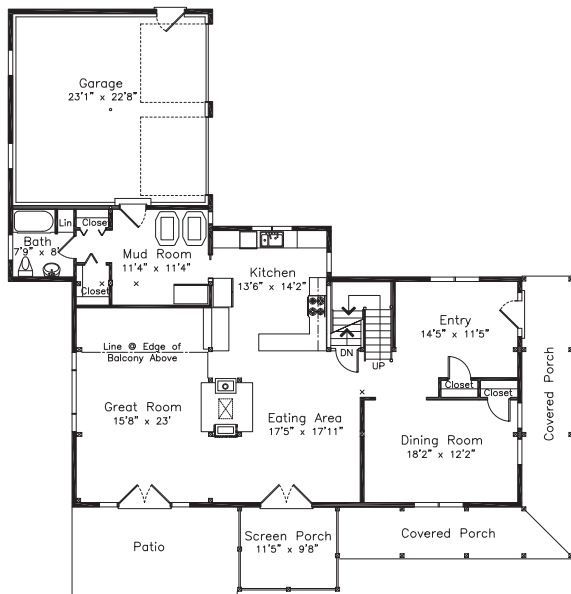

THE CLOVER HILL

SQUARE FOOTAGE: 4379

BEDROOMS: 4

BATHS: 4

FIRST FLOOR

SECOND FLOOR

FIRST FLOOR

THE CLOVER HILL