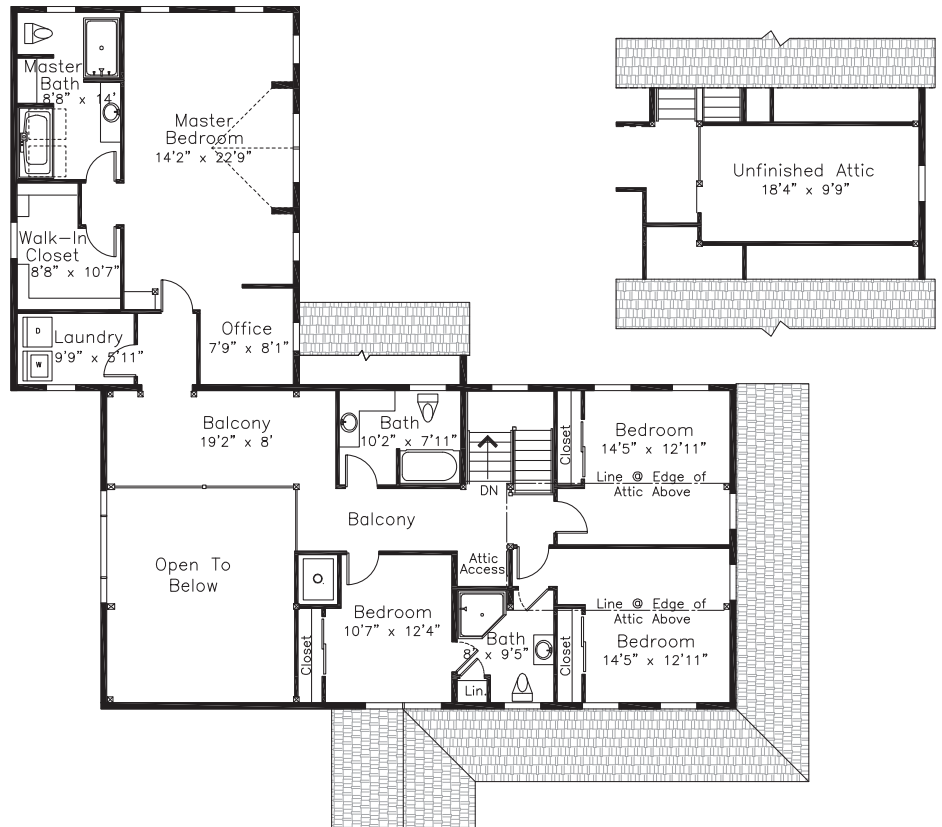

SECOND FLOOR

YANKEE BARN HOMES

1969

©2010 Yankee Barn Homes. All rights reserved.

Post. Beam. Dream.™ | www.YankeeBarnHomes.com
131 Yankee Barn Road | Grantham, NH 03753 | (800) 258-9786