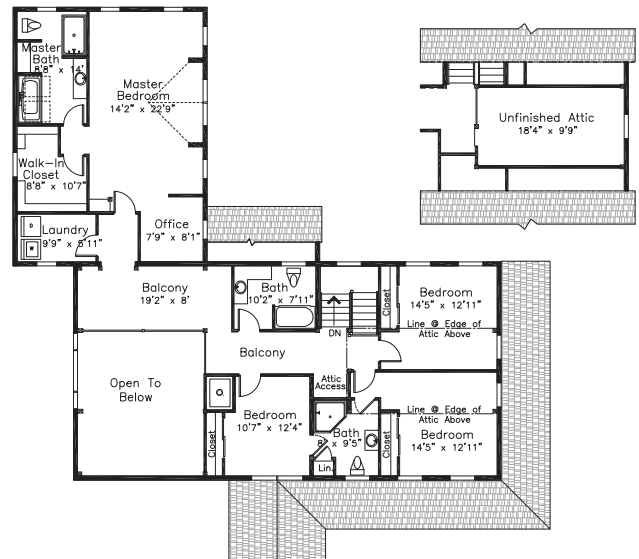

THE CLOVER HILL

SQUARE FOOTAGE: 4379

BEDROOMS: 4

BATHS: 4

FIRST FLOOR

SECOND FLOOR

FIRST FLOOR

THE CLOVER HILL