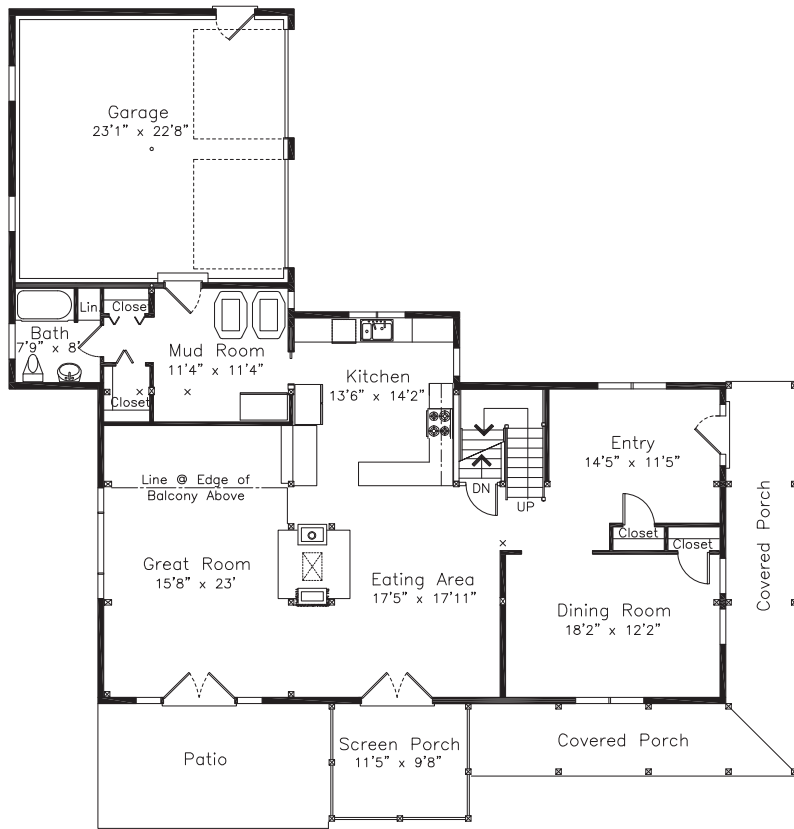

THE CLOVER HILL

SQUARE FOOTAGE: 4379

BEDROOMS: 4

BATHS: 4

FIRST FLOOR

SECOND FLOOR

FIRST FLOOR

THE CLOVER HILL