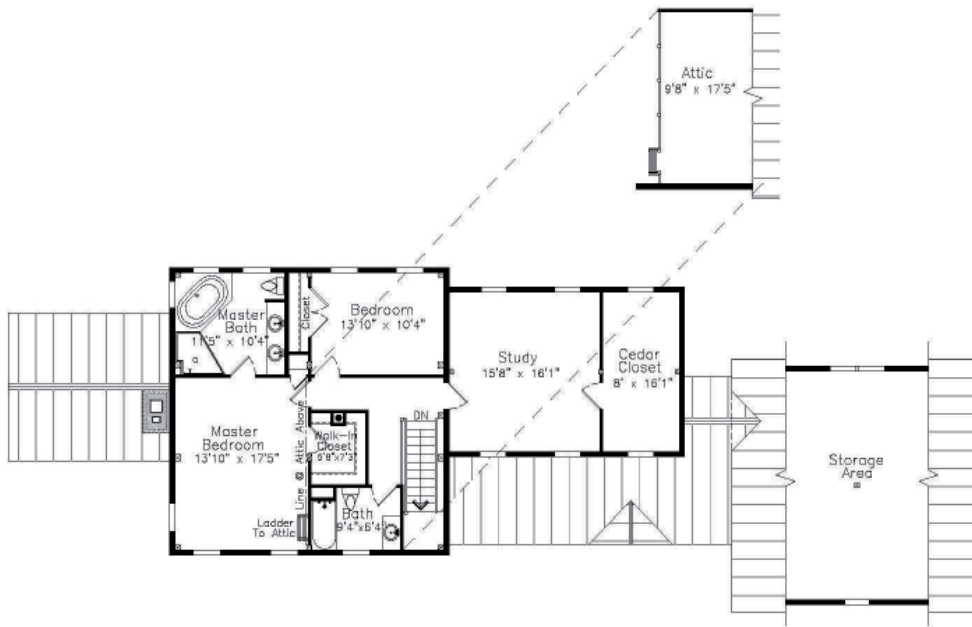

SECOND FLOOR

YANKEE BARN HOMES

1969

©2010 Yankee Barn Homes. All rights reserved.

Post. Beam. Dream.™ | www.YankeeBarnHomes.com
131 Yankee Barn Road | Grantham, NH 03753 | (800) 258-9786