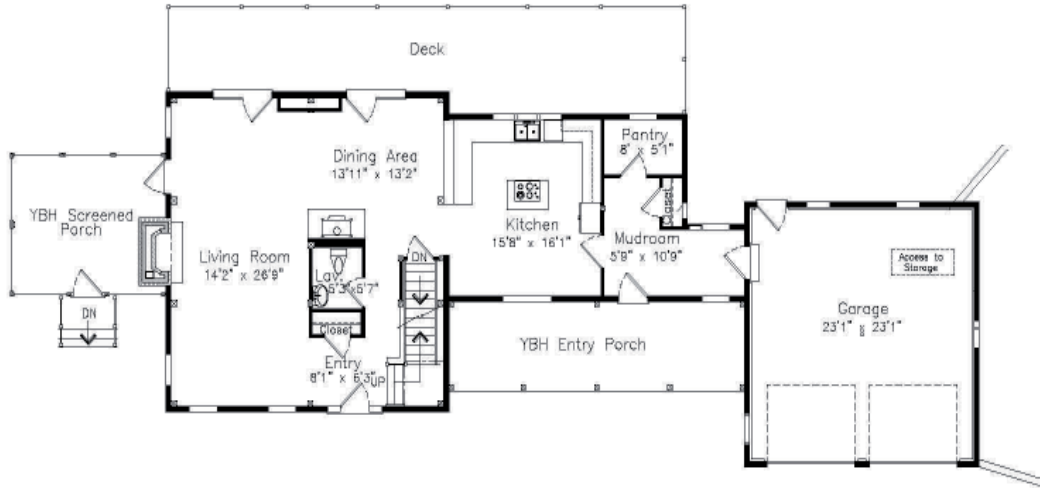

# THE BUTLER-MIDDLEBURY

SQUARE FOOTAGE: 2900

BEDROOMS: 2-3

BATHS: 2.5

## FIRST FLOOR