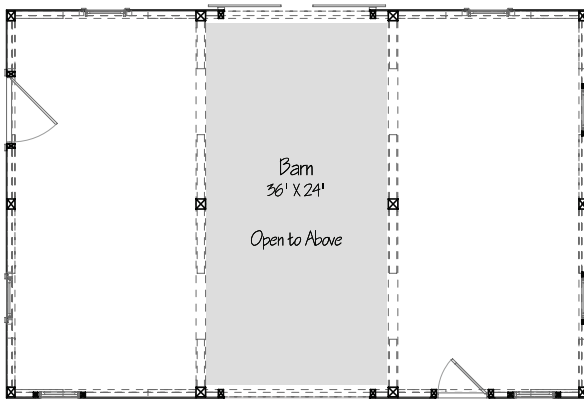

# 24x36 CHRISTMAS TREE BARN

FIRST FLOOR

LOFT

**BARNMAKERS**  
by   
**YANKEE BARN HOMES**  
1969

©2010 Yankee Barn Homes. All rights reserved.

Post. Beam. Dream.™ | [www.YankeeBarnHomes.com](http://www.YankeeBarnHomes.com)  
131 Yankee Barn Road | Grantham, NH 03753 | (800) 258-9786

# 24x36 CHRISTMAS TREE BARN

## FIRST FLOOR