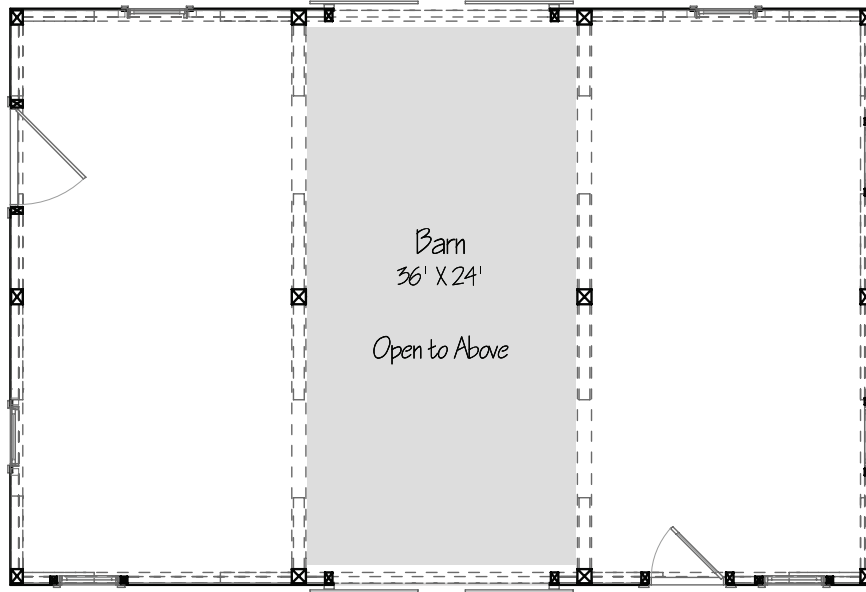

# 24x36 CHRISTMAS TREE BARN

FIRST FLOOR

LOFT

**BARNMAKERS**  
by   
**YANKEE BARN HOMES**  
1969

©2010 Yankee Barn Homes. All rights reserved.

Post. Beam. Dream.™ | [www.YankeeBarnHomes.com](http://www.YankeeBarnHomes.com)  
131 Yankee Barn Road | Grantham, NH 03753 | (800) 258-9786

# 24x36 CHRISTMAS TREE BARN

## FIRST FLOOR

## LOFT LEVEL