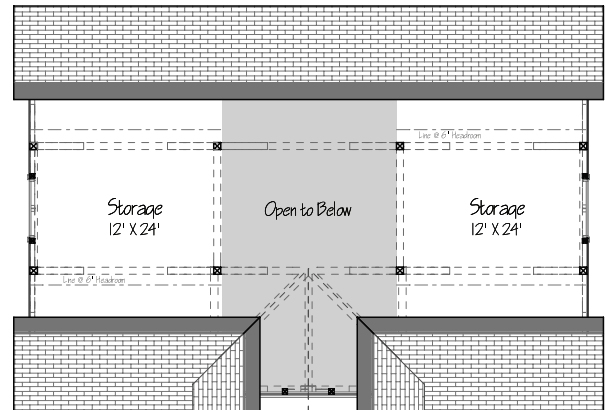

# 24x36 CHRISTMAS TREE BARN

FIRST FLOOR

LOFT

**BARNMAKERS**  
by   
**YANKEE BARN HOMES**  
1969

©2010 Yankee Barn Homes. All rights reserved.

Post. Beam. Dream.™ | [www.YankeeBarnHomes.com](http://www.YankeeBarnHomes.com)  
131 Yankee Barn Road | Grantham, NH 03753 | (800) 258-9786

# 24x36 CHRISTMAS TREE BARN

## FIRST FLOOR