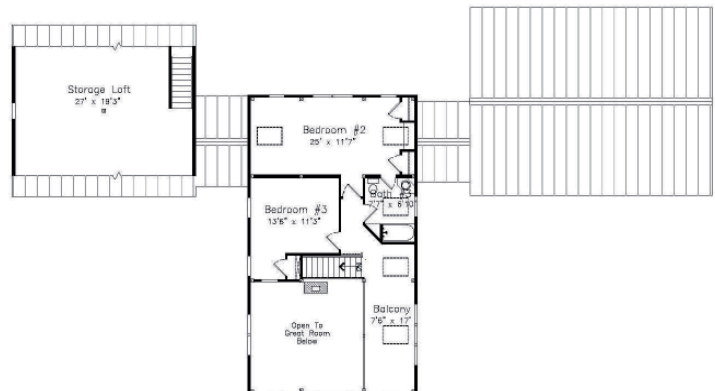

THE ARMSTRONG

SQUARE FOOTAGE: 2506

BEDROOMS: 2

BATHS: 1.5

FIRST FLOOR

SECOND FLOOR

©2010 Yankee Barn Homes. All rights reserved.

THE ARMSTRONG

FIRST FLOOR

SECOND FLOOR