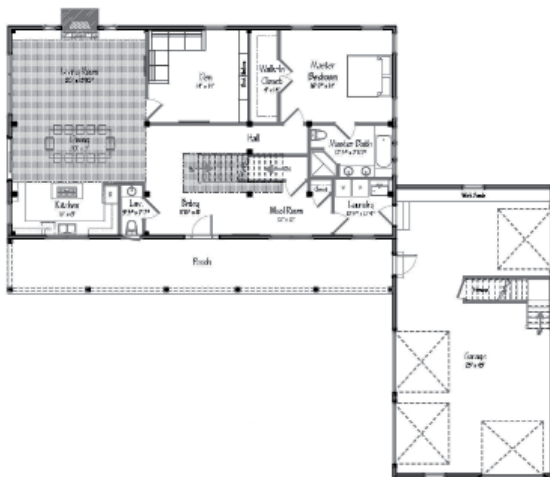

THE MORGAN

SQUARE FOOTAGE: 4382
 BEDROOMS: 5
 BATHS: 3.5

FIRST FLOOR

SECOND FLOOR

THE MORGAN

FIRST FLOOR

SECOND FLOOR

YANKEE BARN HOMES