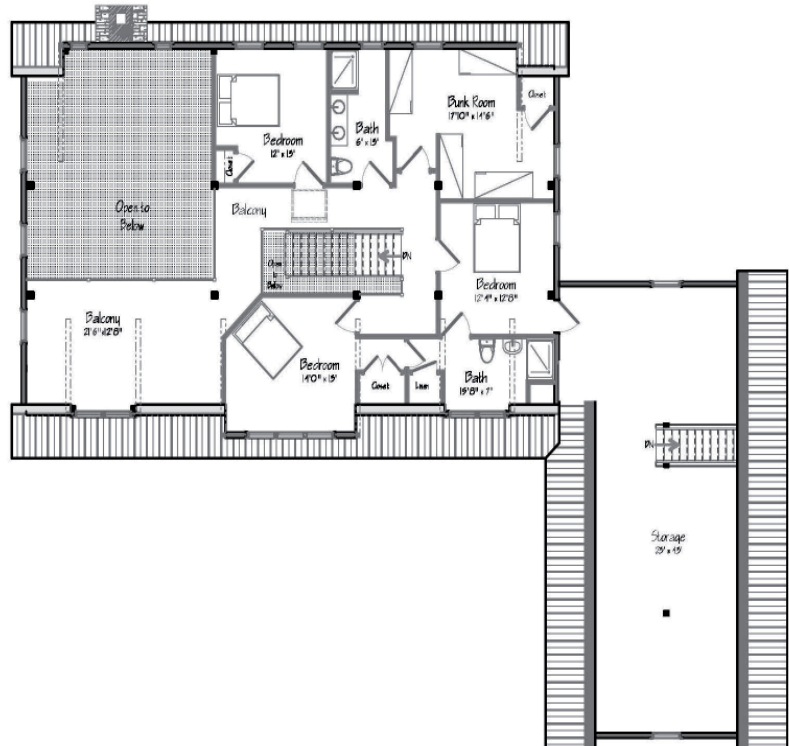

THE MORGAN

SQUARE FOOTAGE: 4382
 BEDROOMS: 5
 BATHS: 3.5

FIRST FLOOR

SECOND FLOOR

THE MORGAN

FIRST FLOOR

SECOND FLOOR

YANKEE BARN HOMES