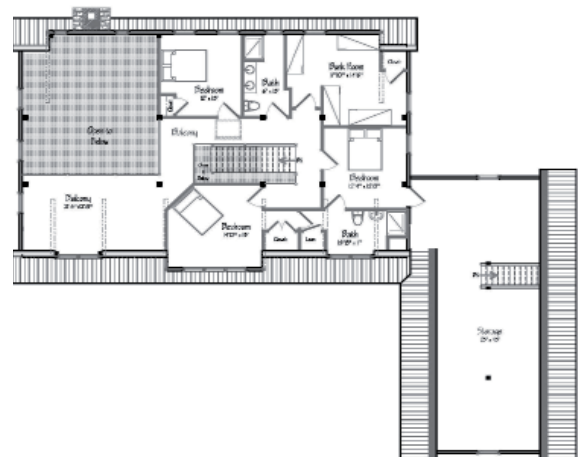

THE MORGAN

SQUARE FOOTAGE: 4382
 BEDROOMS: 5
 BATHS: 3.5

FIRST FLOOR

SECOND FLOOR

THE MORGAN

FIRST FLOOR

SECOND FLOOR

YANKEE BARN HOMES