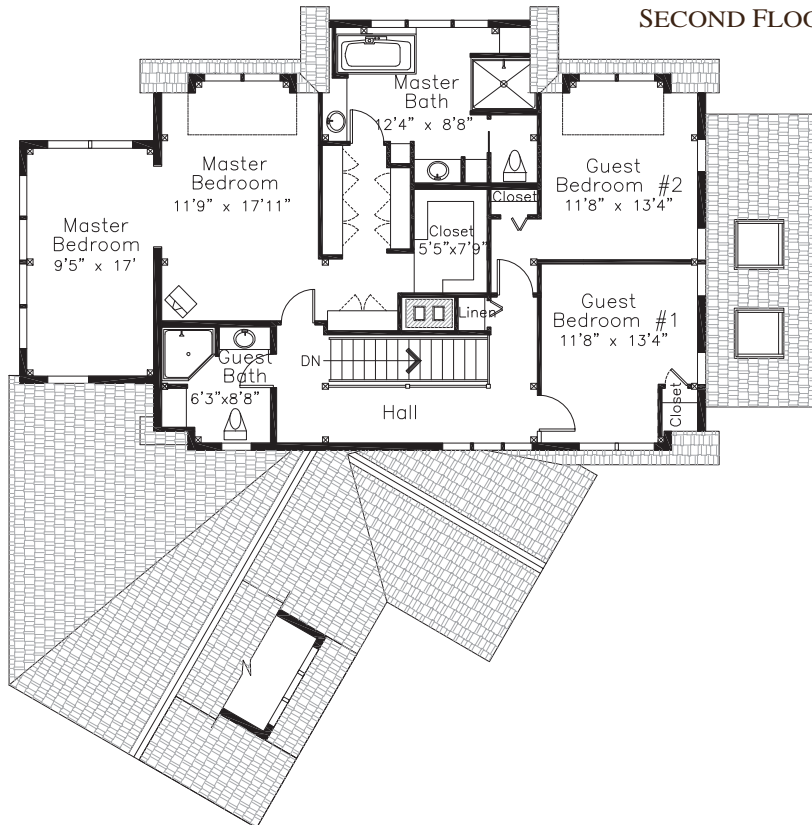

SQUARE FOOTAGE: 3318

BEDROOMS: 3

BATHS: 3

SECOND FLOOR

YANKEE BARN HOMES

1969

©2010 Yankee Barn Homes. All rights reserved.

Post. Beam. Dream.™ | www.YankeeBarnHomes.com
131 Yankee Barn Road | Grantham, NH 03753 | (800) 258-9786