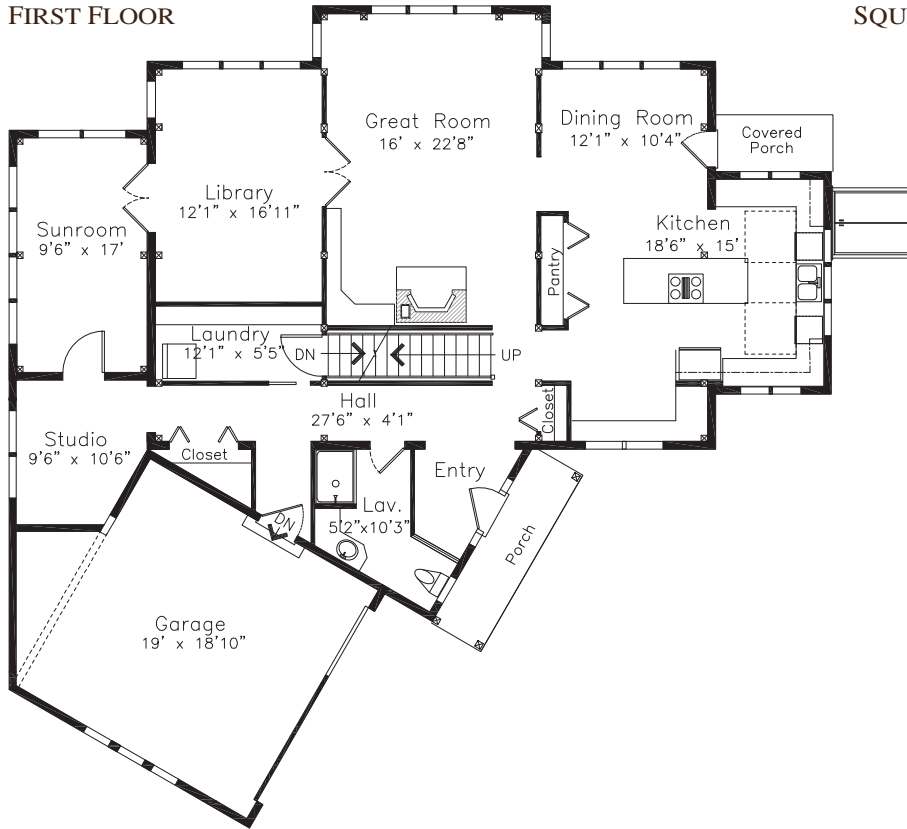

SQUARE FOOTAGE: 3318

BEDROOMS: 3

BATHS: 3

SECOND FLOOR

YANKEE BARN HOMES

1969

©2010 Yankee Barn Homes. All rights reserved.

Post. Beam. Dream.™ | www.YankeeBarnHomes.com
131 Yankee Barn Road | Grantham, NH 03753 | (800) 258-9786