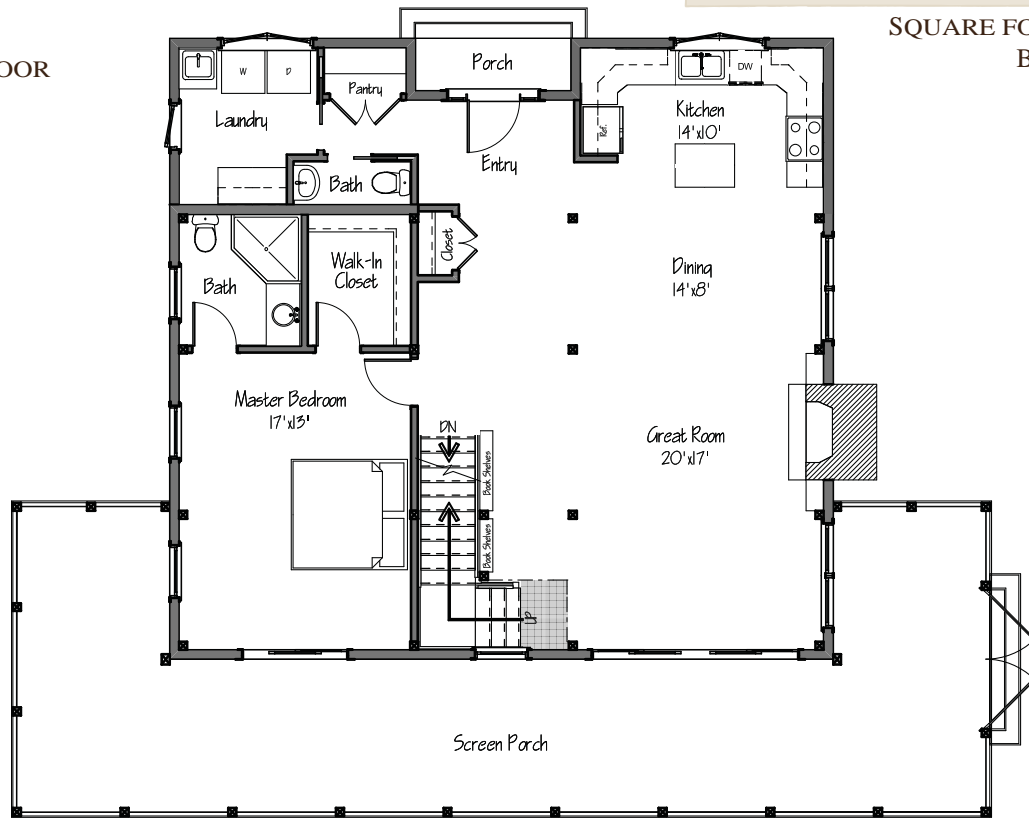

THE SUNAPEE

THE SUNAPEE

SQUARE FOOTAGE: 2481

BEDROOMS: 3

BATHS: 2 1/2

FIRST FLOOR

SECOND FLOOR

YANKEE BARN HOMES