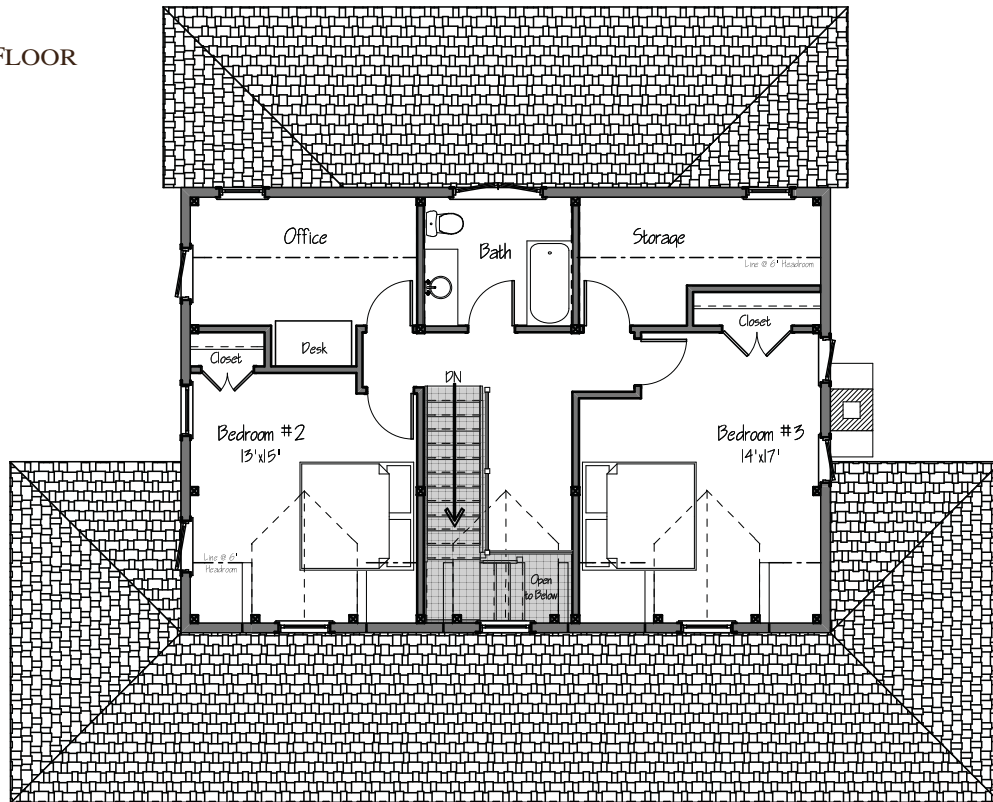

THE SUNAPEE

THE SUNAPEE

SQUARE FOOTAGE: 2481

BEDROOMS: 3

BATHS: 2 1/2

FIRST FLOOR

SECOND FLOOR

YANKEE BARN HOMES